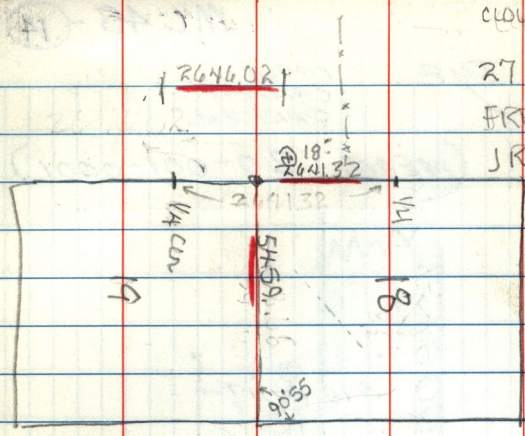

CLOUDY. 50°

27 FEB 1979 - 28 FEB

FRED MALAN
JR CARVER

TSM
R 2 3 W